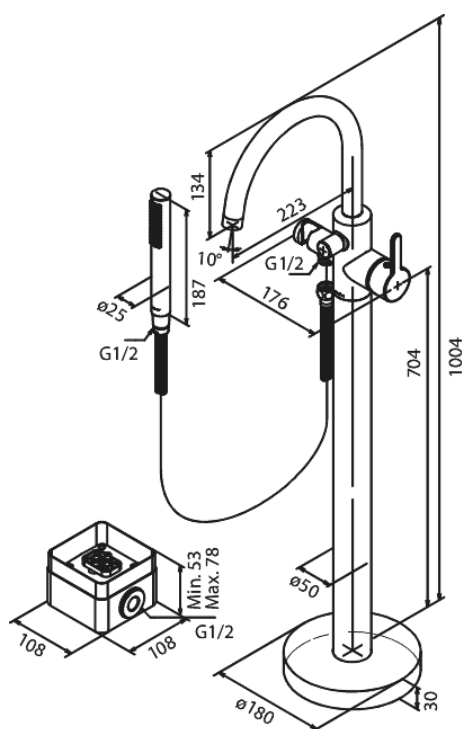

Product features

FM Mattsson Mora Group Denmark
Hvidkærvej 48, 5250 Odense SV, DK-56416218

+45 88 33 00 34 damixa-international@fmm-mora.com

Mere information på damixa.com

damixa